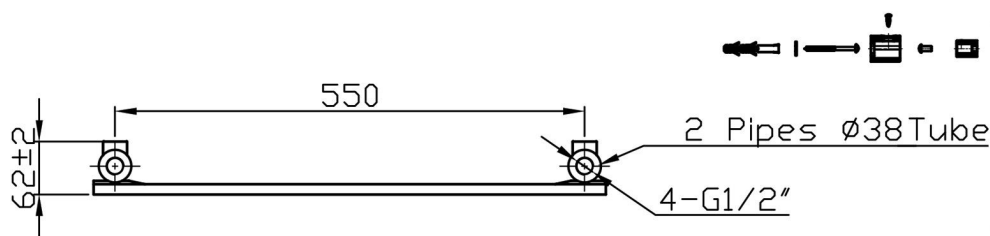

# Staverton Tube on Tube Straight 1800 x 600mm

Painted / Chrome  
 Technical Drawing

Unit:mm

**Eastbrook** 

Eastbrook Road, Gloucester GL4 3DB  
 Technical Helpline : 01452 317890  
 Mon - Fri / 8am - 5pm  
 Email : [technical@eastbrookco.com](mailto:technical@eastbrookco.com)