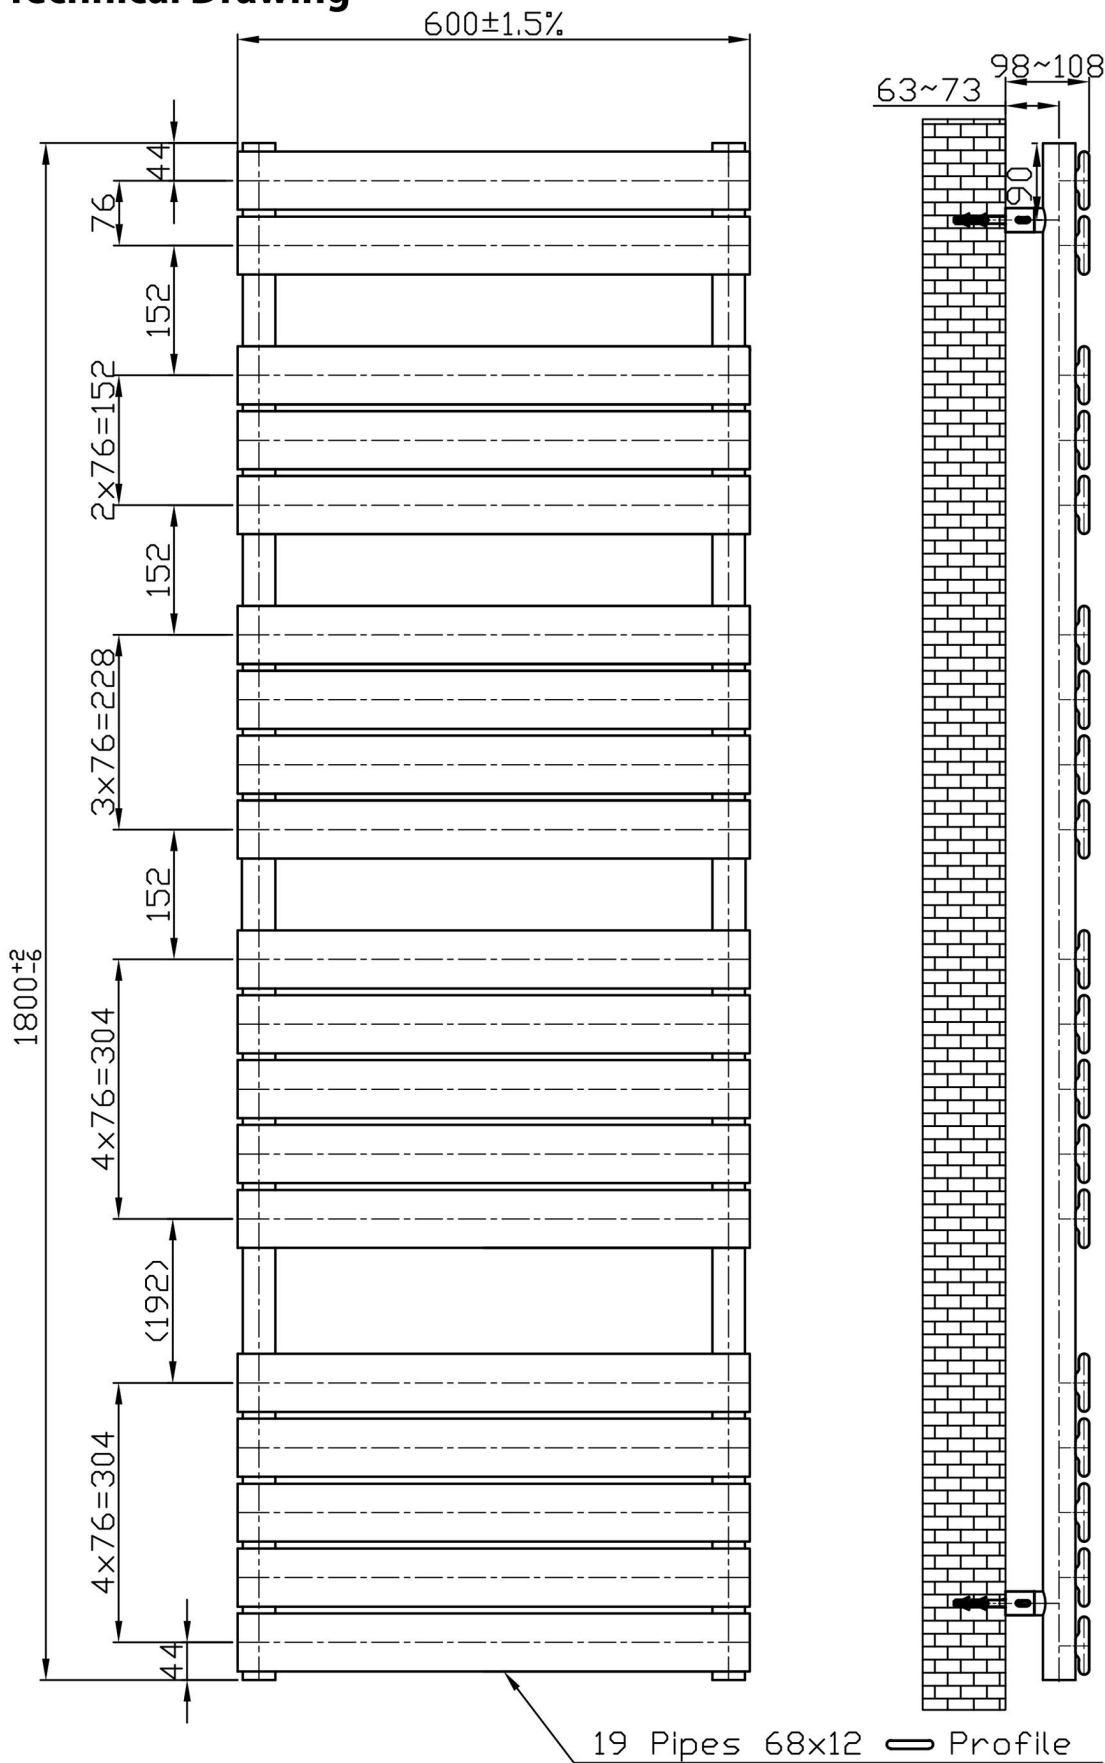

# Staverton Tube on Tube Straight 1800 x 600mm

Painted / Chrome  
 Technical Drawing

Unit:mm

**Eastbrook** 

Eastbrook Road, Gloucester GL4 3DB  
 Technical Helpline : 01452 317890  
 Mon - Fri / 8am - 5pm  
 Email : [technical@eastbrookco.com](mailto:technical@eastbrookco.com)